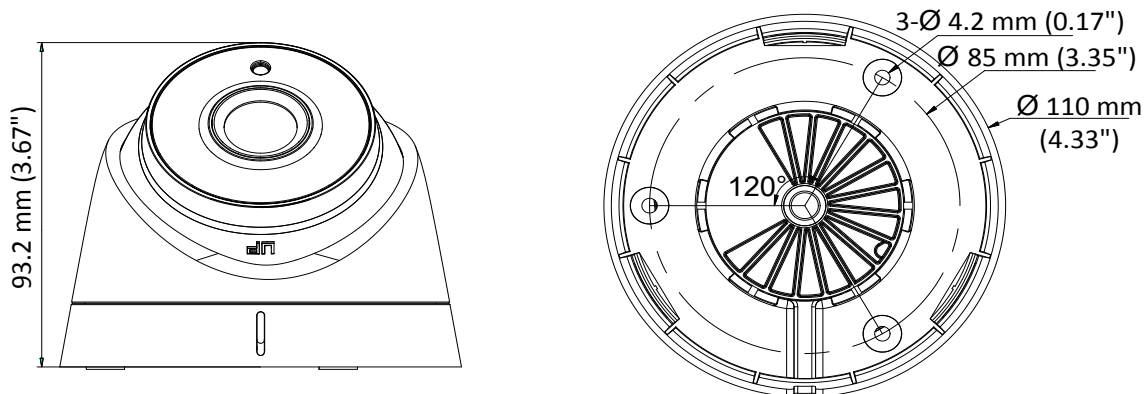

Order Model

DS-2CE56H0T-IT1F

Dimension