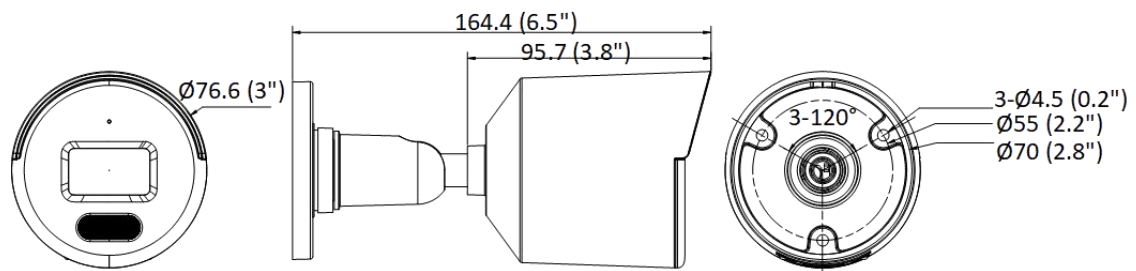

▪ Available Model

DS-2CD1057G0-L (2.8/4 mm)

DS-2CD1057G0-LUF (2.8/4 mm)

▪ Typical Application

Hikvision products are classified into three levels according to their anti-corrosion performance. Refer to the following description to choose for your using environment.

Dimension

Unit: mm (inch)

Accessory**Optional****DS-1280ZJ-XS****Junction Box**

Distributed by

**HIKVISION®****Headquarters**

No.555 Qianmo Road, Binjiang District,
Hangzhou 310051, China
T +86-571-8807-5998
overseasbusiness@hikvision.com